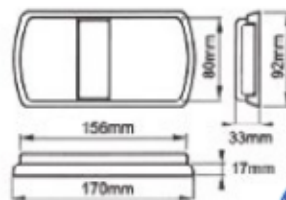

LED SEALED COMBINATION STOP/TAIL & INDICATOR LIGHTS

36 Red and amber LED with red reflector and red and amber stripe lens
254mm x 98mm x 33mm
Polycarbonate
Acrylic

TL-L176VRY
Size
Lens, Base
Reflector

40 Red LED and 40 amber LED with red reflector
170mm x 80mm x 33mm
Acrylic
ABS

TL-L124RY-12
Size
Lens
Base

40 Red LED, 40 amber LED & 8 White LED with red reflector and license plate light
170mm x 80mm x 33mm
Acrylic
ABS

TL-L124RYW-12
Size
Lens
Base

40 Red LED & 23 amber LED with red and amber lens and reflector inside
140mm x 82mm
Polycarbonate

TL-L168RY-24
Size
Lens, Housing