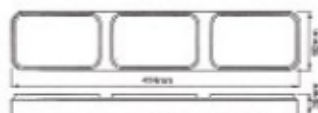

TL-LS306VB-3

13 square red & 13 square amber LED &
 13 square white LED complete with rubber base
 255mm x 95mm x 32mm

TL-LS206VB-3

Size

TL-LS306VB-3

Size

TL-LS313V

21 square red & 21 square amber LED complete with rubber base
 277mm x 92mm x 39mm

TL-LS314V

21 square red & 21 square amber LED
 & 21 square white LED
 complete with rubber base
 414mm x 92mm x 39mm

TL-LS313V

Size

TL-LS314V

Size

LED SEALED COMBINATION STOP/TAIL & INDICATOR LIGHTS

36 Red and amber LED with red reflector and red and amber stripe lens
 254mm x 98mm x 33mm
 Polycarbonate
 Acrylic