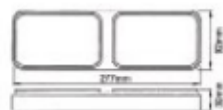

TL-LS306VB-3

13 square red & 13 square amber LED &
 13 square white LED complete with rubber base
 255mm x 95mm x 32mm

TL-LS206VB-3

Size

TL-LS306VB-3

Size

TL-LS313V

21 square red & 21 square amber LED complete with rubber base
 277mm x 92mm x 39mm

TL-LS314V

21 square red & 21 square amber LED
 & 21 square white LED
 complete with rubber base
 414mm x 92mm x 39mm

TL-LS313V

Size

TL-LS314V

Size

LED SEALED COMBINATION STOP/TAIL & INDICATOR LIGHTS

36 Red and amber LED with red reflector and red and amber stripe lens
 254mm x 98mm x 33mm
 Polycarbonate
 Acrylic