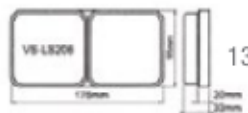

TL-L196RYW-12

Size
 Lens
 Base

TL-L177VRY

30 amber & 30 red square LED
 178mm x 99mm
 Acrylic
 ABS

TL-L177VRY

Size
 Lens
 Housing

TL-LS206VB-3

13 square red & 13 square amber LED complete with rubber base
 175mm x 95mm x 33mm

TL-LS306VB-3

13 square red & 13 square amber LED &
 13 square white LED complete with rubber base
 255mm x 95mm x 32mm

TL-LS206VB-3

Size

TL-LS306VB-3

Size

TL-LS313V

21 square red & 21 square amber LED complete with rubber base
 277mm x 92mm x 39mm

TL-LS314V

21 square red & 21 square amber LED
 & 21 square white LED
 complete with rubber base
 414mm x 92mm x 39mm

TL-LS313V

Size

TL-LS314V

Size

LED SEALED COMBINATION STOP/TAIL & INDICATOR LIGHTS

36 Red and amber LED with red reflector and red and amber stripe lens
 254mm x 98mm x 33mm
 Polycarbonate
 Acrylic