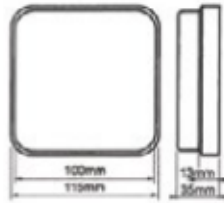

SUPER BRIGHT LED

LED SEALED COMBINATION STOP/TAIL & INDICATOR LIGHTS

TL-L96RYW-12

27 amber LED & 18 red LED & 5 white LED
 100mm x 100mm x 53mm
 Polycarbonate
 ABS
 Combination LED light with number plate light

TL-LS306VB-3

13 square red & 13 square amber LED &
 13 square white LED complete with rubber base
 255mm x 95mm x 32mm

TL-LS206VB-3

Size

TL-LS306VB-3

Size

TL-LS313V

21 square red & 21 square amber LED complete with rubber base
 277mm x 92mm x 39mm

513.85mm x 129mm x 89.92mm

6 Bulbs right side, combination lamp.

513.85mm x 129mm x 89.92mm

SUITABLE FOR SCANIA & OTHER EUROPEAN TRUCKS
COMPLETE WITH STOP/TAIL, INDICATOR, REVERSE AND

REAR FOG LAMP.

TL-B181L

TL-B181R

TL-B181L

Size

TL-B181R

Size

60 square LED with red dot lens & reflector inside

60 square LED with amber dot lens & reflector inside

177.8mm x 99.06mm