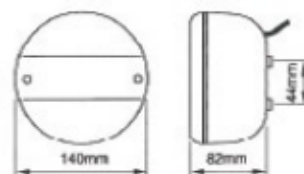

TL-LS314V

21 square red & 21 square amber LED
 & 21 square white LED
 complete with rubber base
 414mm x 92mm x 39mm

TL-LS313V

Size

TL-LS314V

Size

LED SEALED COMBINATION STOP/TAIL & INDICATOR LIGHTS

36 Red and amber LED with red reflector and red and amber stripe lens
 254mm x 98mm x 33mm
 Polycarbonate
 Acrylic

TL-L124RYW-12

TL-L124RYW-12
 Size
 Lens
 Base

40 Red LED & 23 amber LED with red and amber lens and reflector inside
 140mm x 82mm
 Polycarbonate

TL-L168RY-24

TL-L168RY-24
 Size
 Lens, Housing

Truck-Lamp

SUPER BRIGHT LED

LED SEALED COMBINATION STOP/TAIL & INDICATOR LIGHTS

28 red, 34 amber, 28 red, 28 red, 34 red, & 40 white square LED & 12 LED - License plate & 5 square LED side marker light, combination lamp.

513.85mm x 129mm x 89.92mm, Lens: Acrylic, Base: ABS

513.85mm x 129mm x 89.92mm

6 Bulbs right side, combination lamp.

513.85mm x 129mm x 89.92mm

SUITABLE FOR SCANIA & OTHER EUROPEAN TRUCKS
COMPLETE WITH STOP/TAIL, INDICATOR, REVERSE AND

REAR FOG LAMP.

TL-B181L