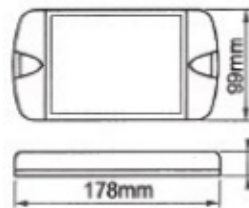

TL-L196RYW-12

Size
 Lens
 Base

TL-L177VRY

30 amber & 30 red square LED
 178mm x 99mm
 Acrylic
 ABS

TL-L177VRY

Size
 Lens
 Housing

TL-LS206VB-3

13 square red & 13 square amber LED complete with rubber base
 175mm x 95mm x 33mm

TL-LS306VB-3

13 square red & 13 square amber LED &
 13 square white LED complete with rubber base
 255mm x 95mm x 32mm

TL-LS206VB-3

Size

TL-LS306VB-3

Size

TL-LS313V

21 square red & 21 square amber LED complete with rubber base
 277mm x 92mm x 39mm

513.85mm x 129mm x 89.92mm

6 Bulbs right side, combination lamp.

513.85mm x 129mm x 89.92mm

SUITABLE FOR SCANIA & OTHER EUROPEAN TRUCKS
COMPLETE WITH STOP/TAIL, INDICATOR, REVERSE AND

REAR FOG LAMP.

TL-B181L

TL-B181R

TL-B181L

Size

TL-B181R

Size

60 square LED with red dot lens & reflector inside

60 square LED with amber dot lens & reflector inside

177.8mm x 99.06mm