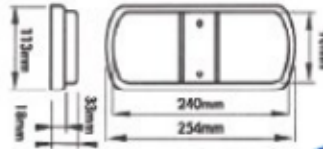

LED SEALED COMBINATION STOP/TAIL & INDICATOR LIGHTS

36 Red and amber LED with red reflector and red and amber stripe lens
254mm x 98mm x 33mm
Polycarbonate
Acrylic

TL-L176VRY
Size
Lens, Base
Reflector

40 Red LED and 40 amber LED with red reflector
170mm x 80mm x 33mm
Acrylic
ABS

TL-L124RY-12
Size
Lens
Base

40 Red LED, 40 amber LED & 8 White LED with red reflector and license plate light
170mm x 80mm x 33mm
Acrylic
ABS

TL-L124RYW-12
Size
Lens
Base

40 Red LED & 23 amber LED with red and amber lens and reflector inside
140mm x 82mm
Polycarbonate

TL-L168RY-24
Size
Lens, Housing