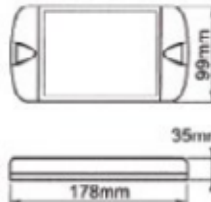

TL-L177VR

TL-L177VY

Size