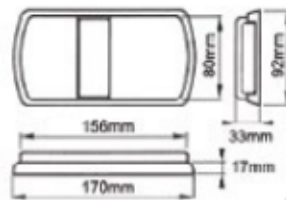

TL-LS314V

21 square red & 21 square amber LED
 & 21 square white LED
 complete with rubber base
 414mm x 92mm x 39mm

TL-LS313V

Size

TL-LS314V

Size

LED SEALED COMBINATION STOP/TAIL & INDICATOR LIGHTS

36 Red and amber LED with red reflector and red and amber stripe lens
 254mm x 98mm x 33mm
 Polycarbonate
 Acrylic

TL-L176VRY

TL-L176VRY
 Size
 Lens, Base
 Reflector

40 Red LED and 40 amber LED with red reflector
 170mm x 80mm x 33mm
 Acrylic
 ABS

TL-L124RY-12

TL-L124RY-12
 Size
 Lens
 Base

40 Red LED, 40 amber LED & 8 White LED with red reflector and license plate light
 170mm x 80mm x 33mm
 Acrylic
 ABS

513.85mm x 129mm x 89.92mm

6 Bulbs right side, combination lamp.

513.85mm x 129mm x 89.92mm

SUITABLE FOR SCANIA & OTHER EUROPEAN TRUCKS
COMPLETE WITH STOP/TAIL, INDICATOR, REVERSE AND

REAR FOG LAMP.

TL-B181L

TL-B181R

TL-B181L

Size

TL-B181R

Size

60 square LED with red dot lens & reflector inside

60 square LED with amber dot lens & reflector inside

177.8mm x 99.06mm